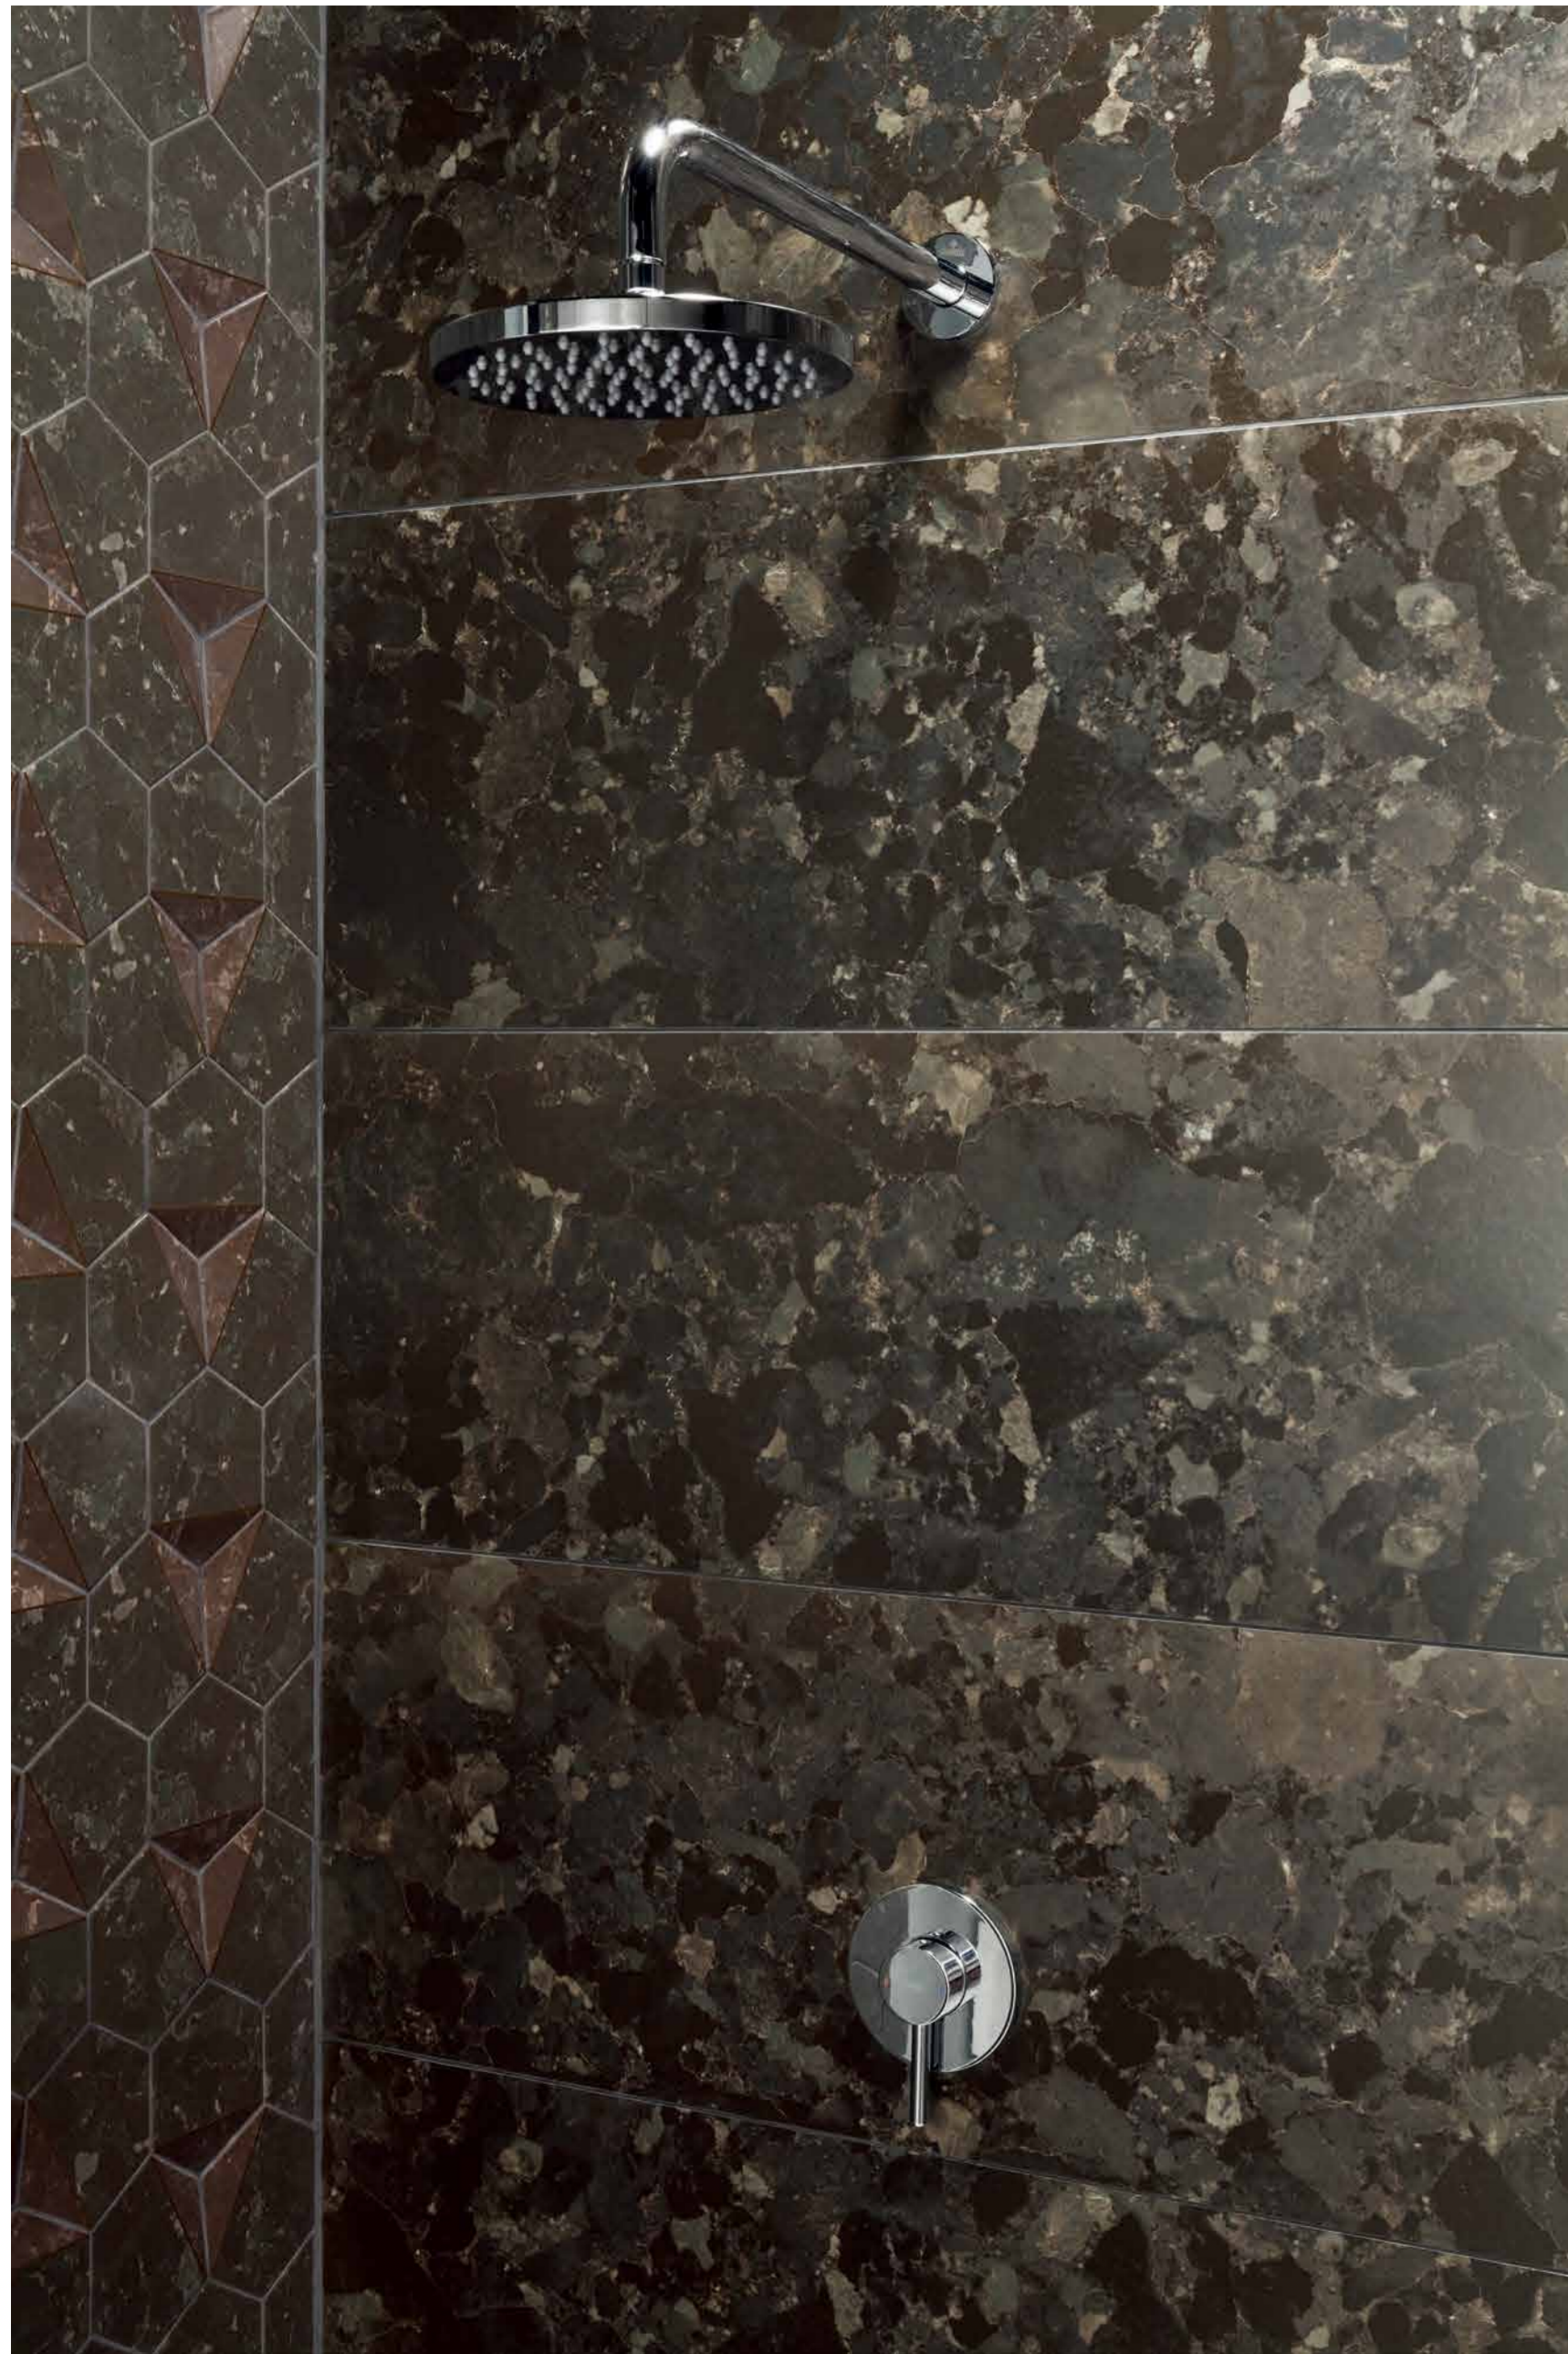

SCORIA 97X40