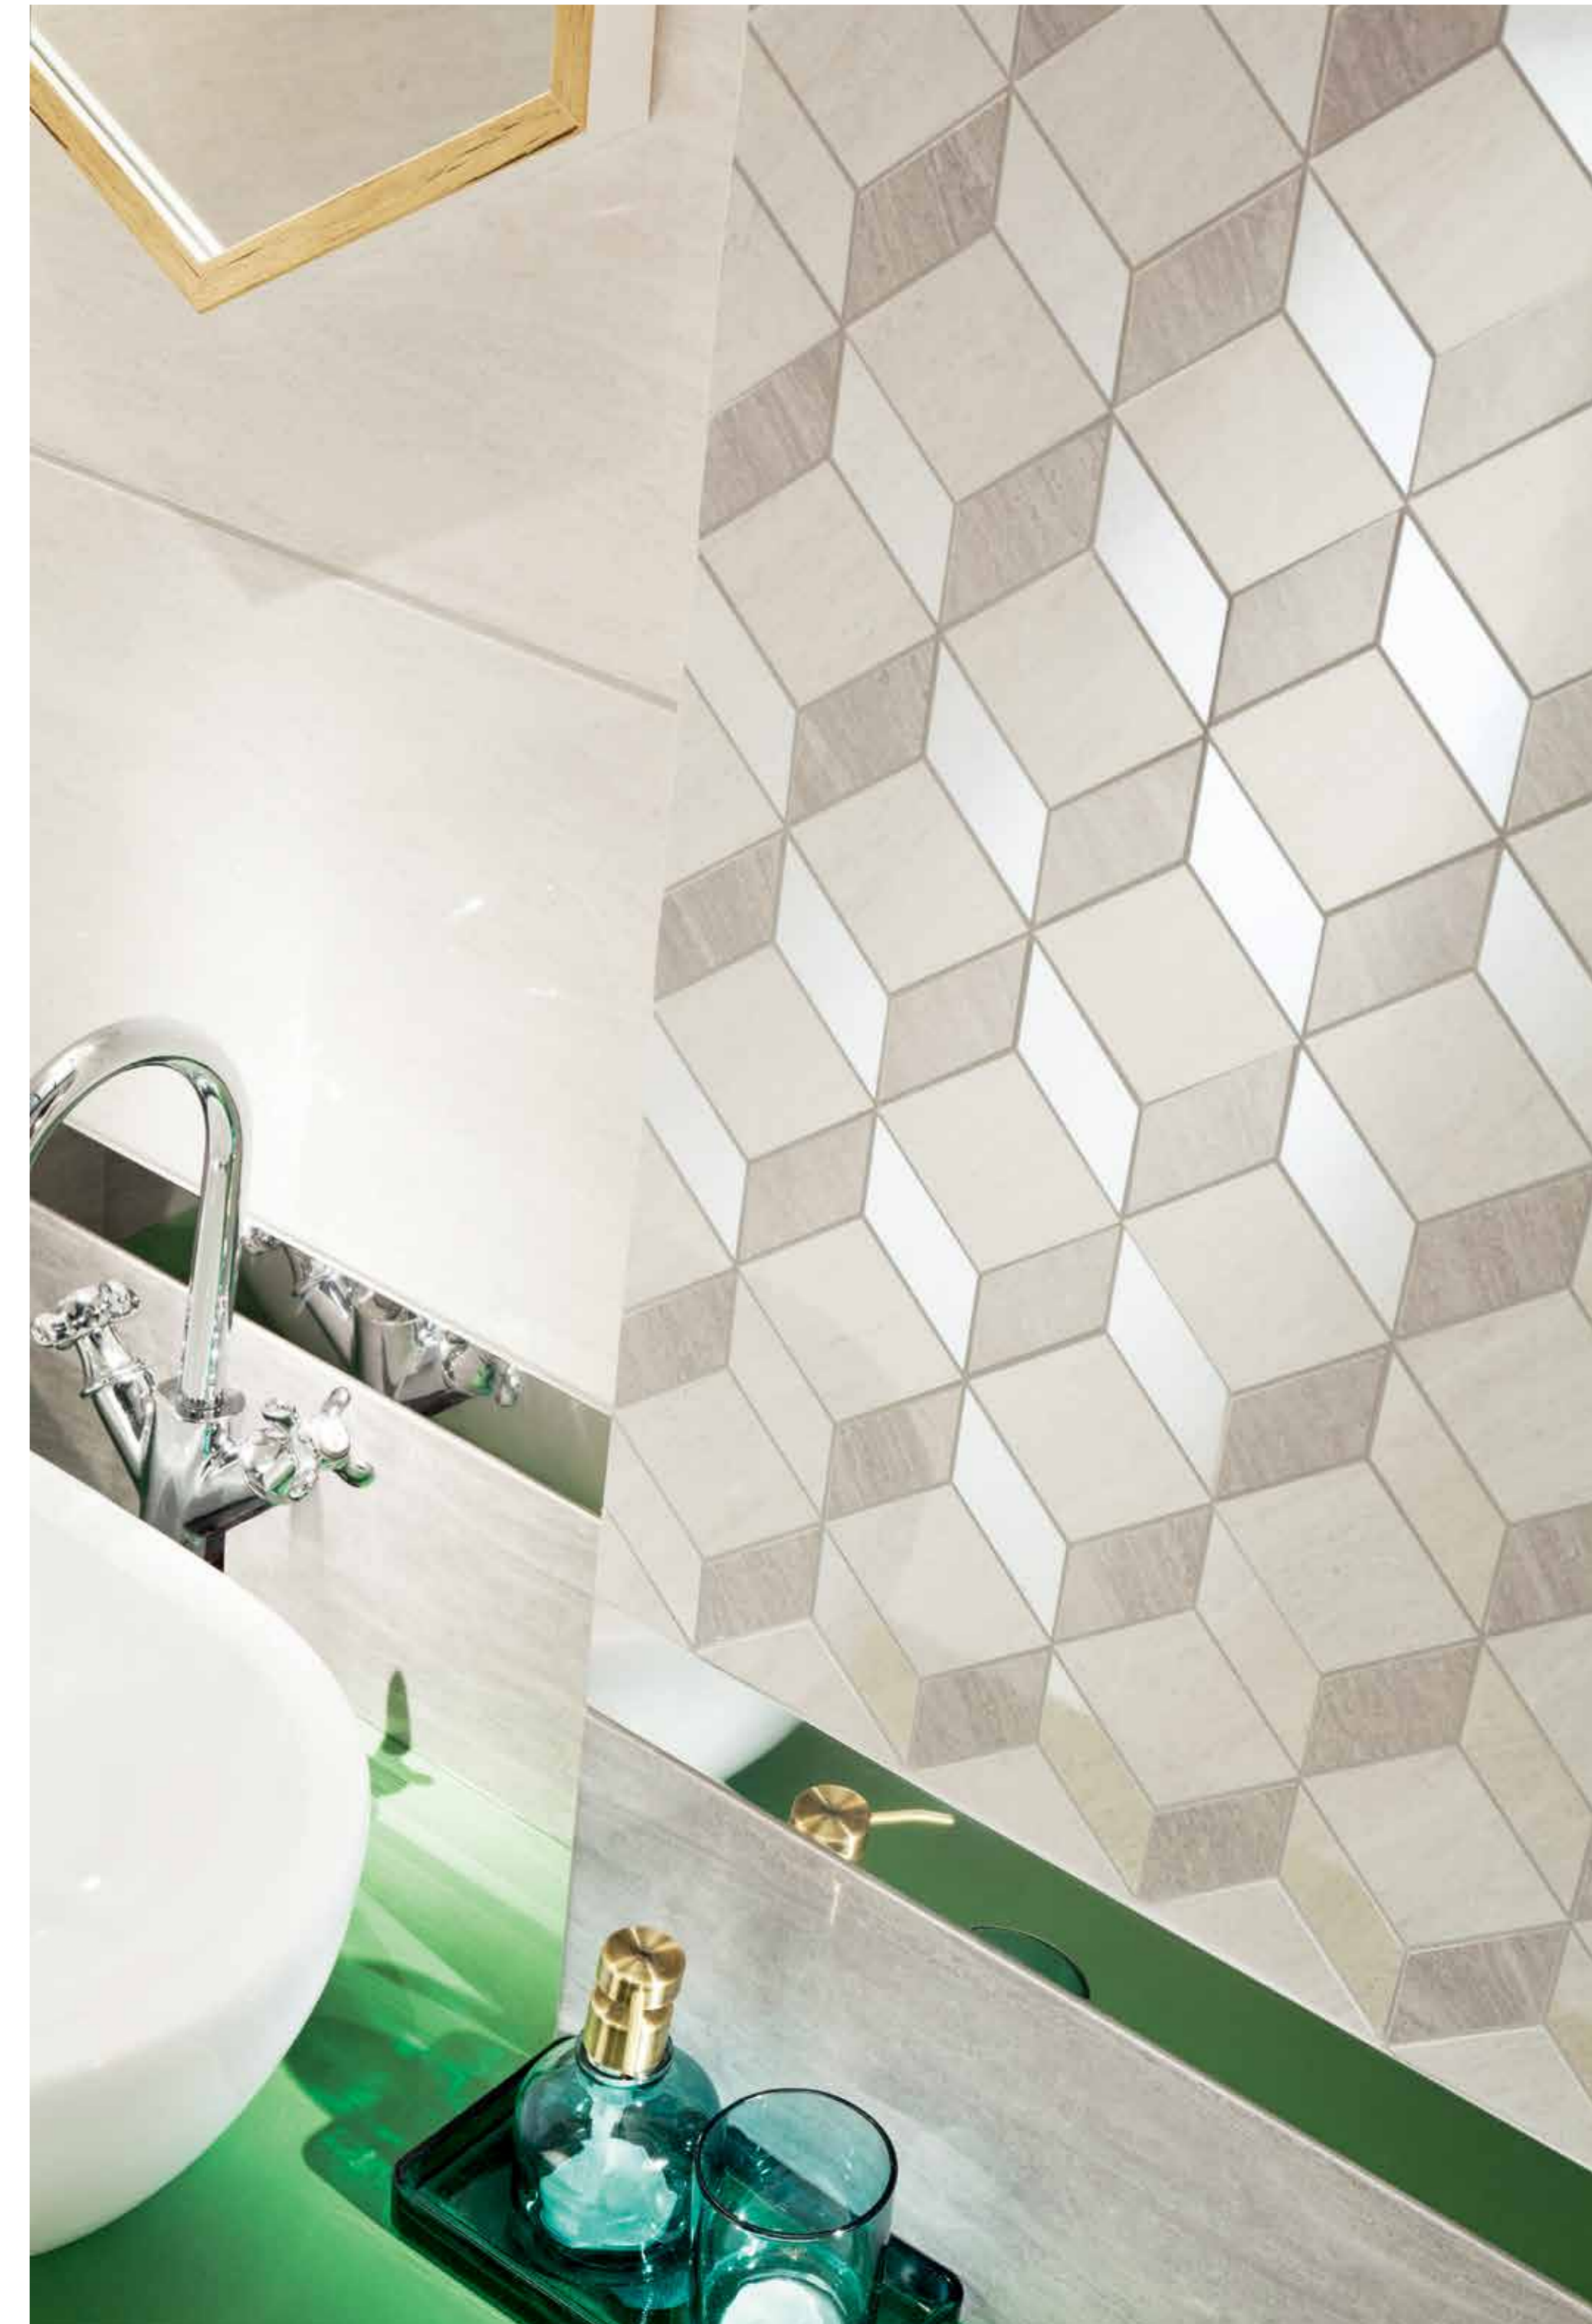

BLINK 78X40