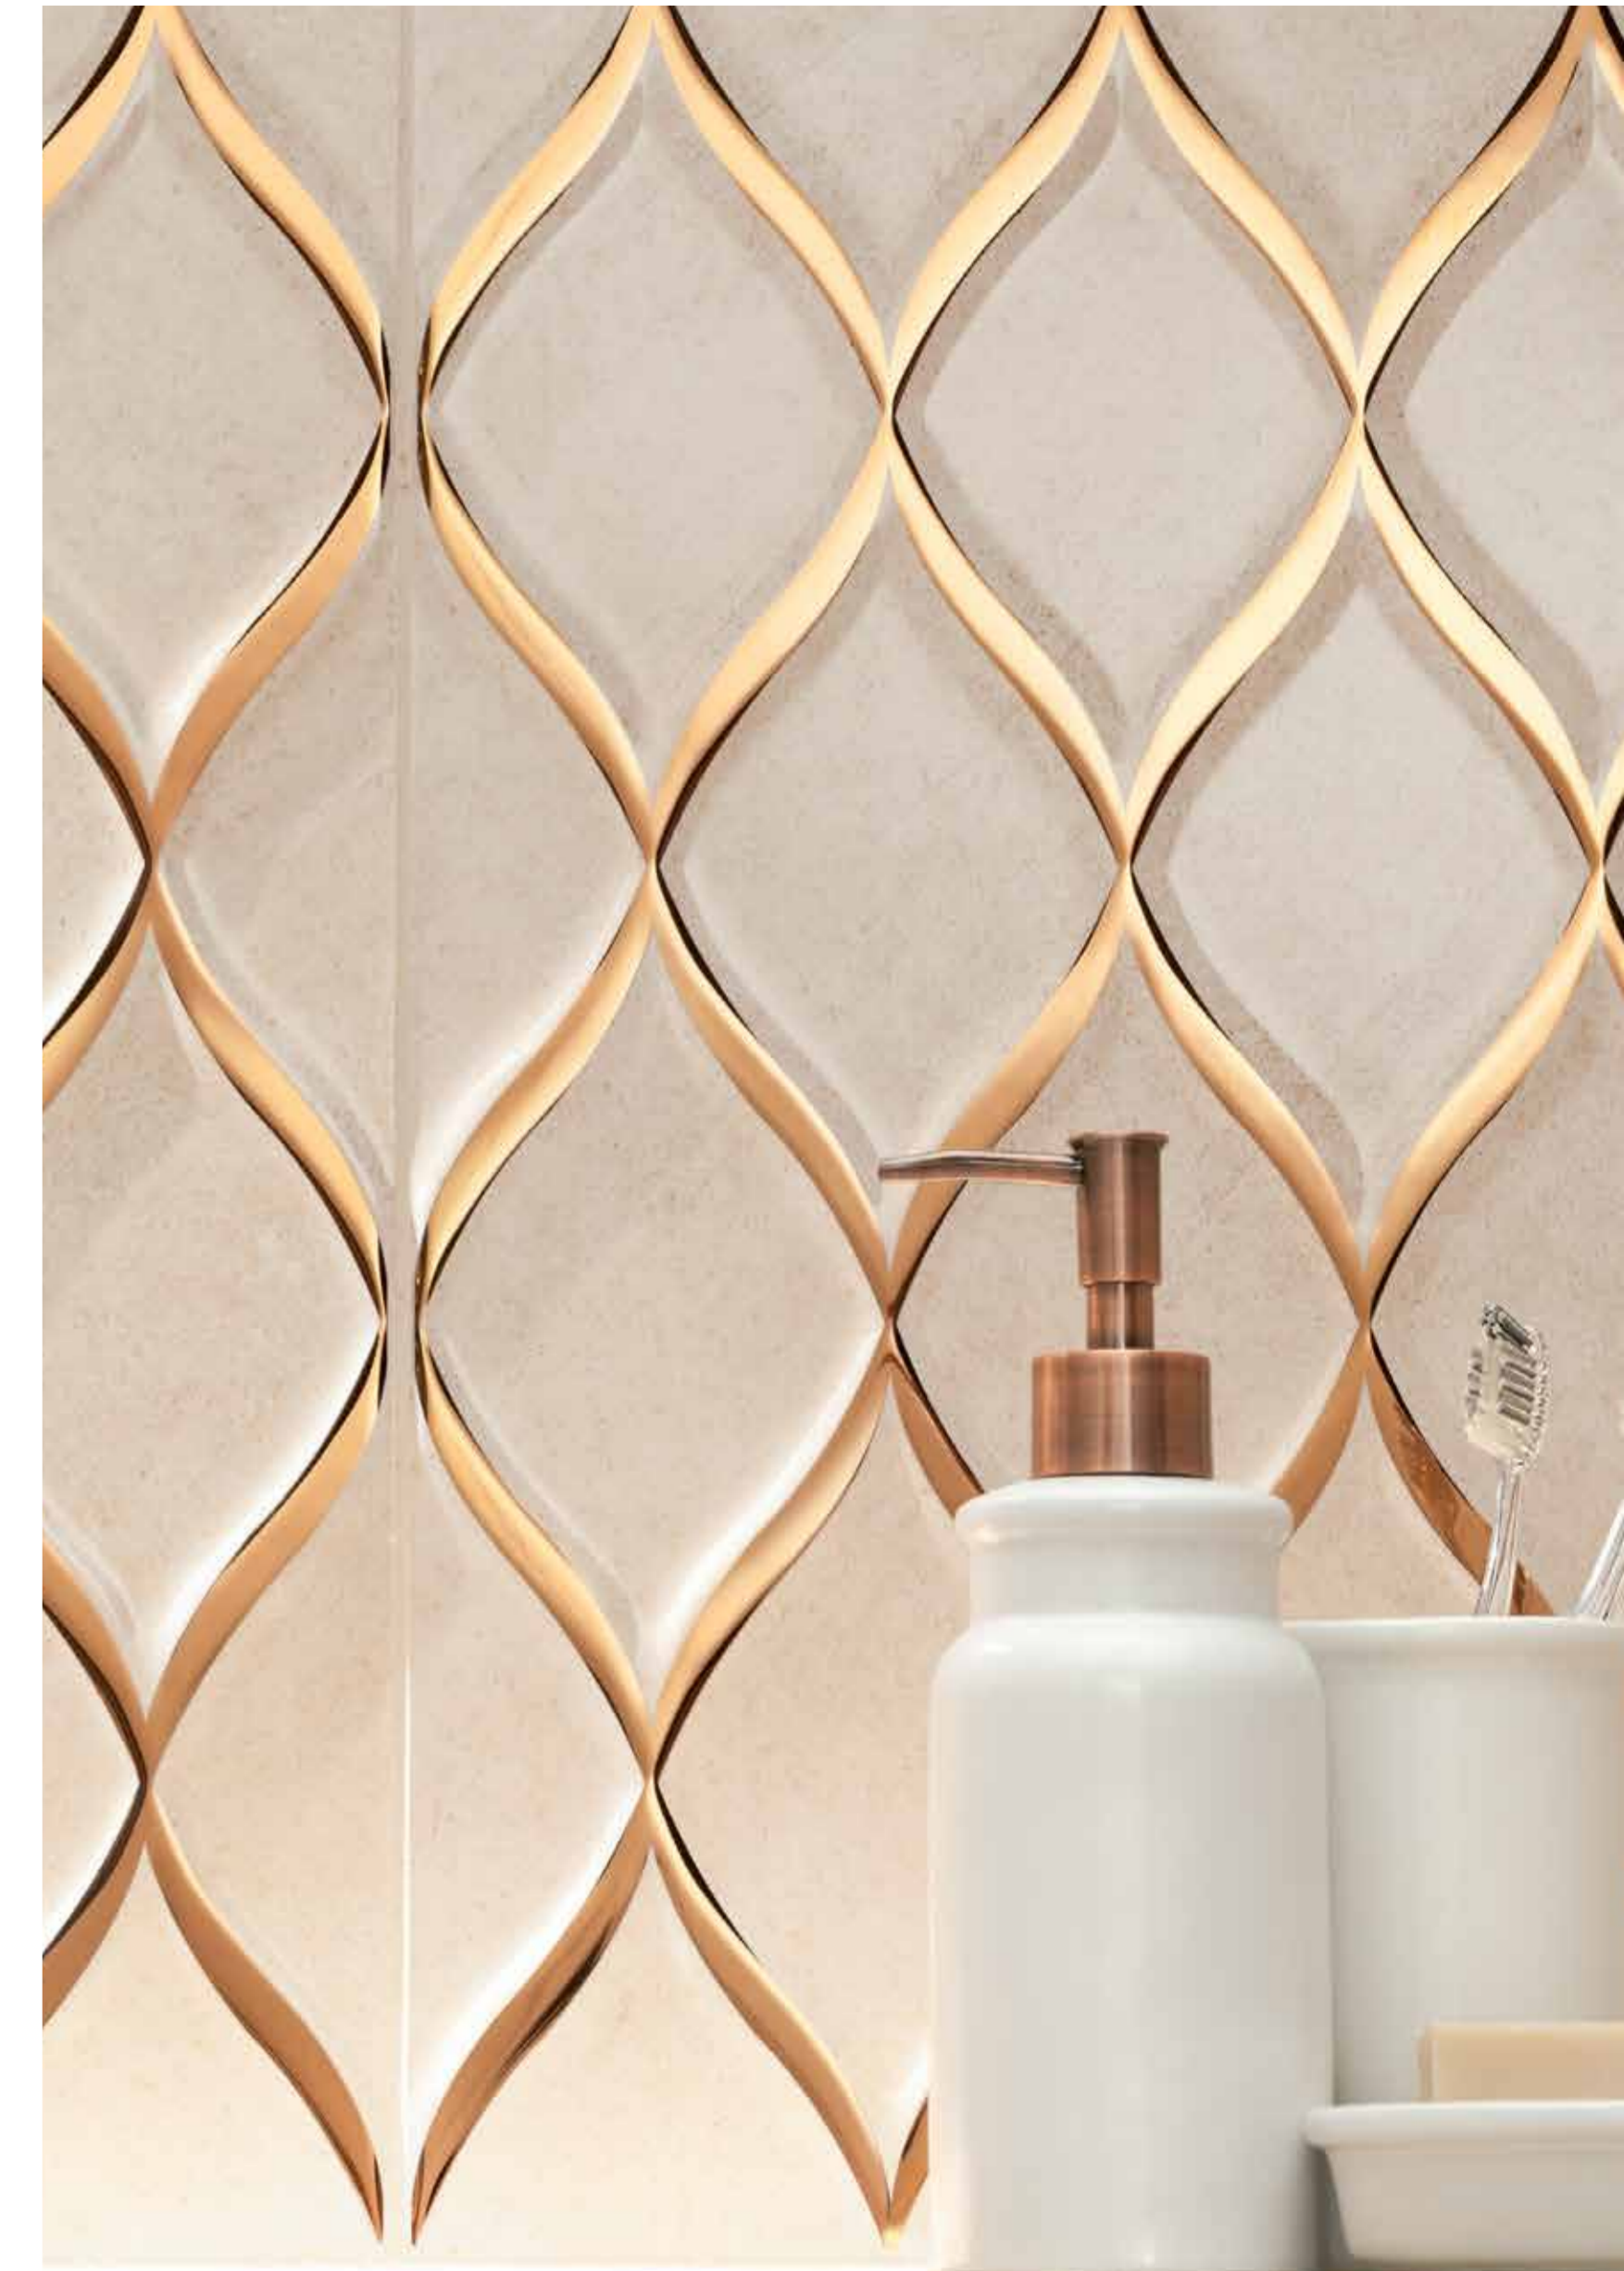

METEOR 78X40

ONTNW-MET.6
1X30 Brushed Copper Metal Listello
(Sold by the piece)