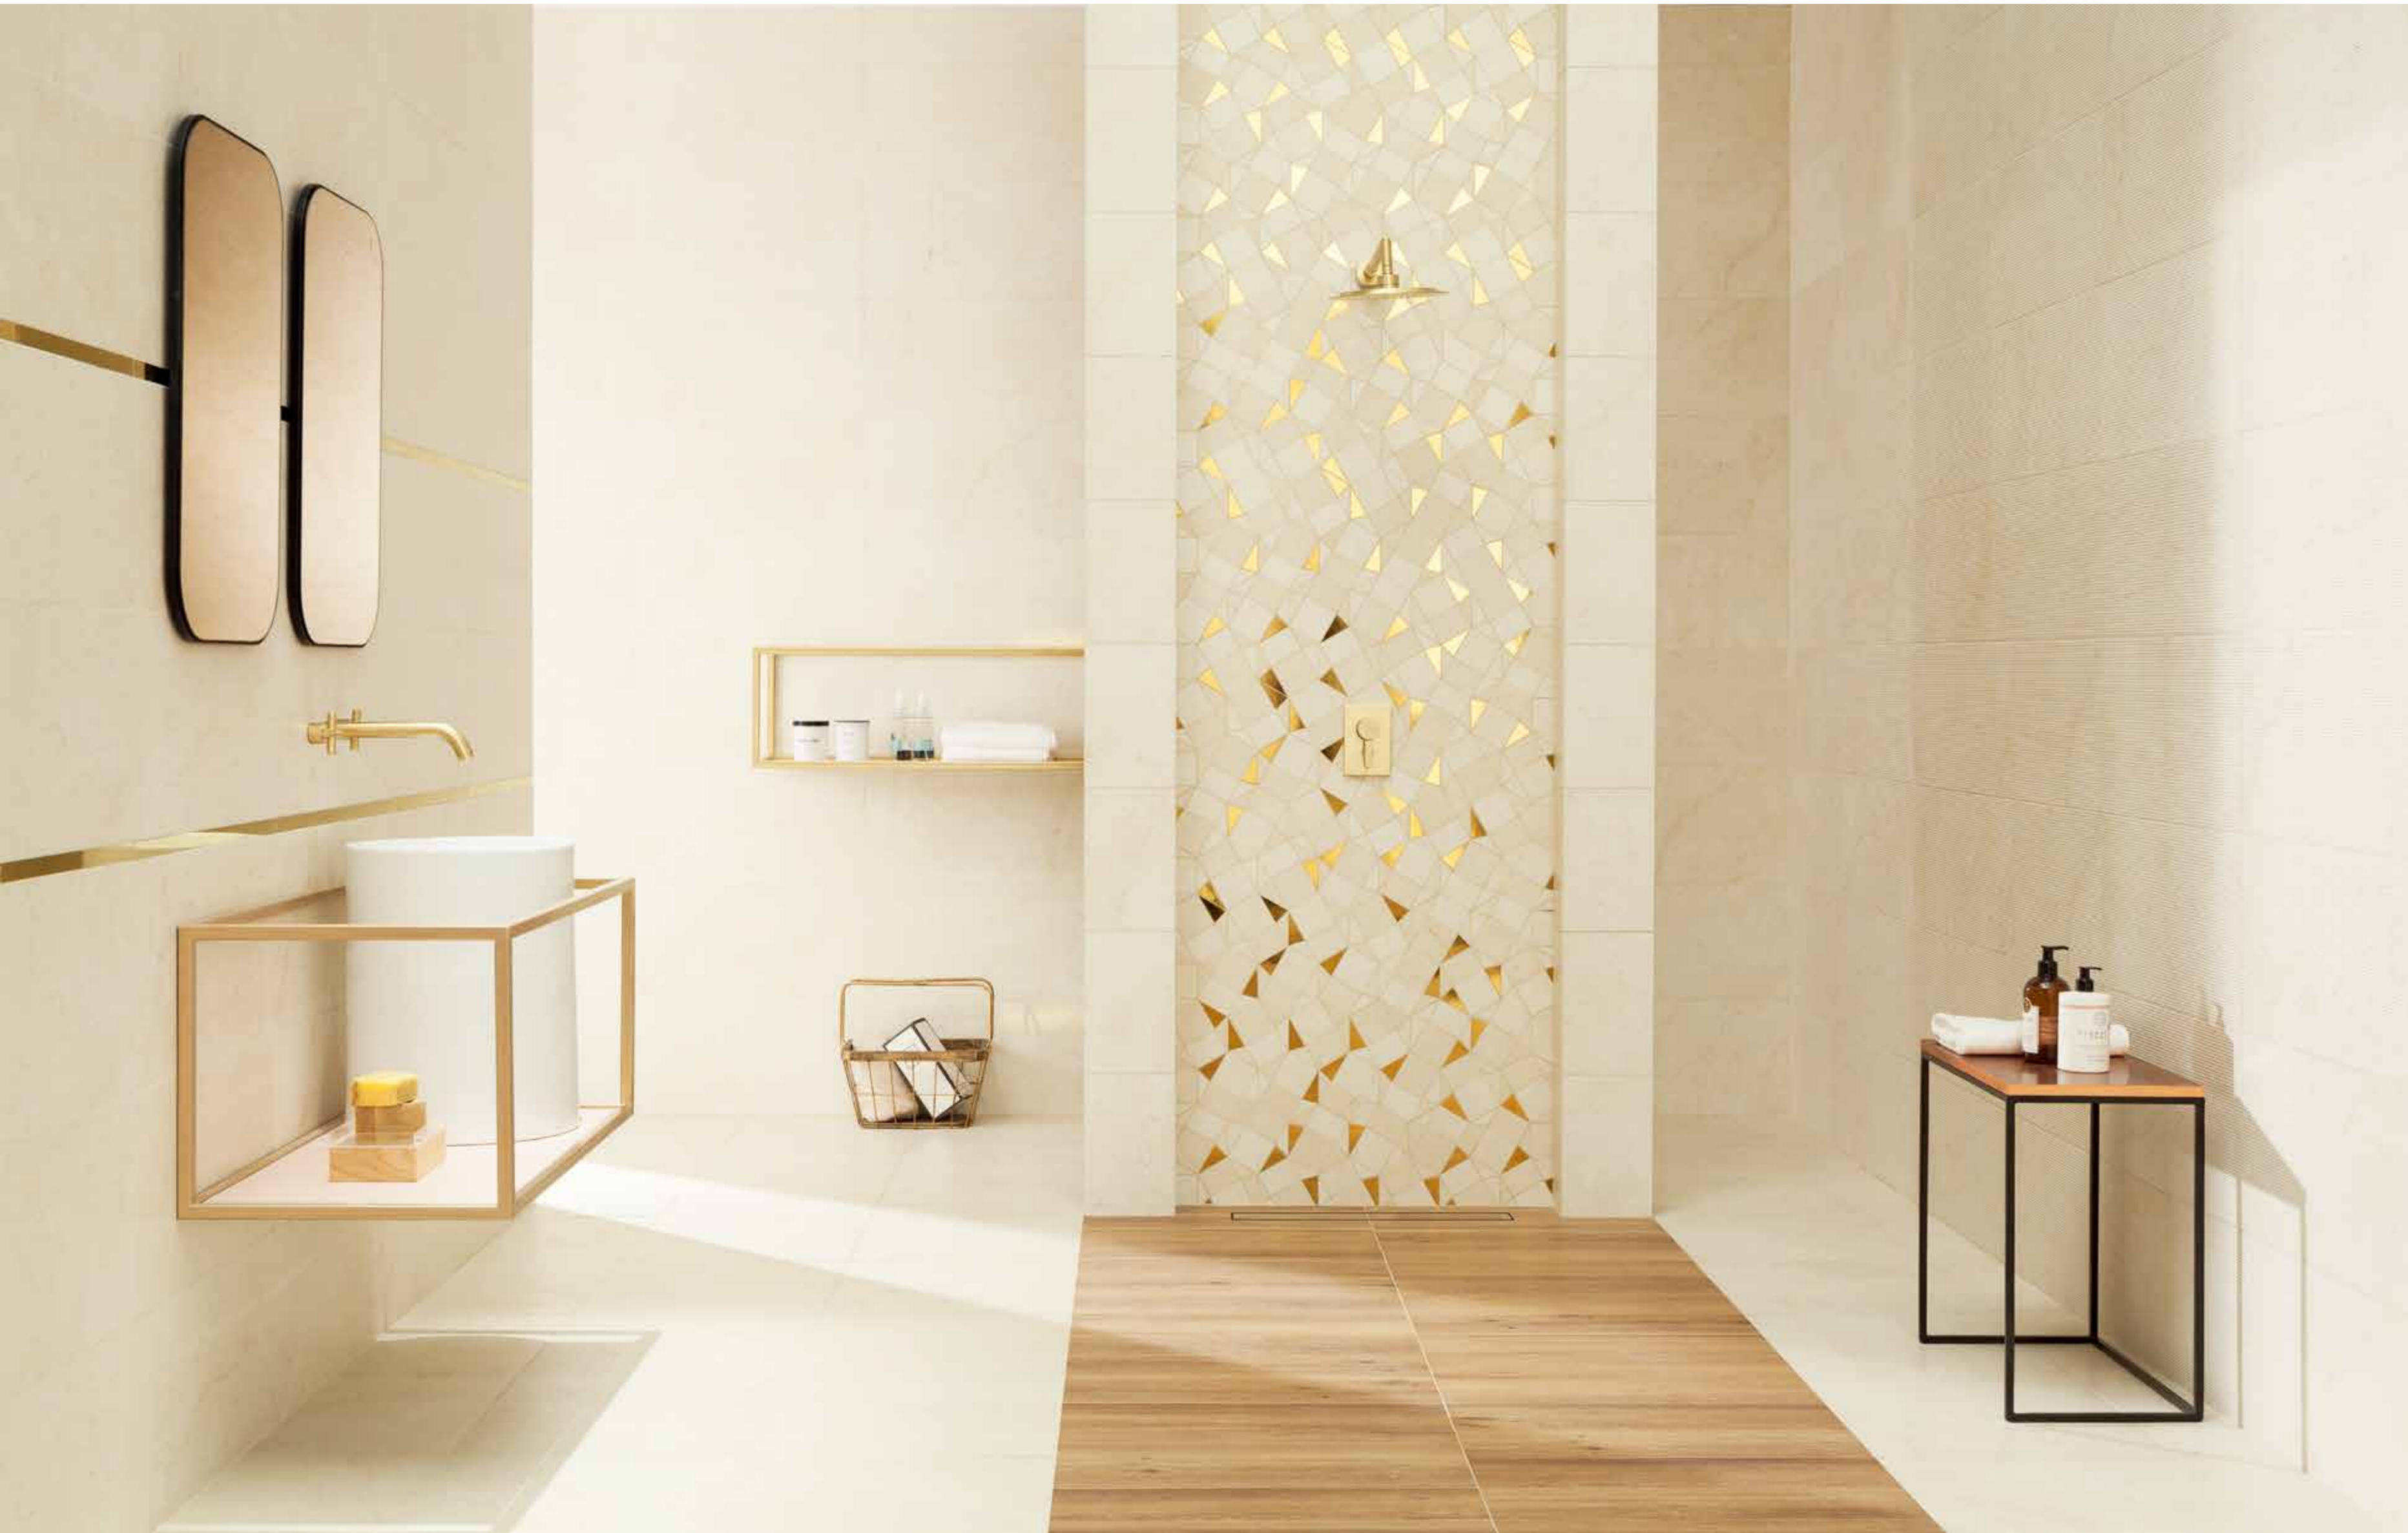

PLAIN STONE 78X40

ONTNW-MET.17
1X24 Mirror Gold Metal Listello
(Sold by the piece)