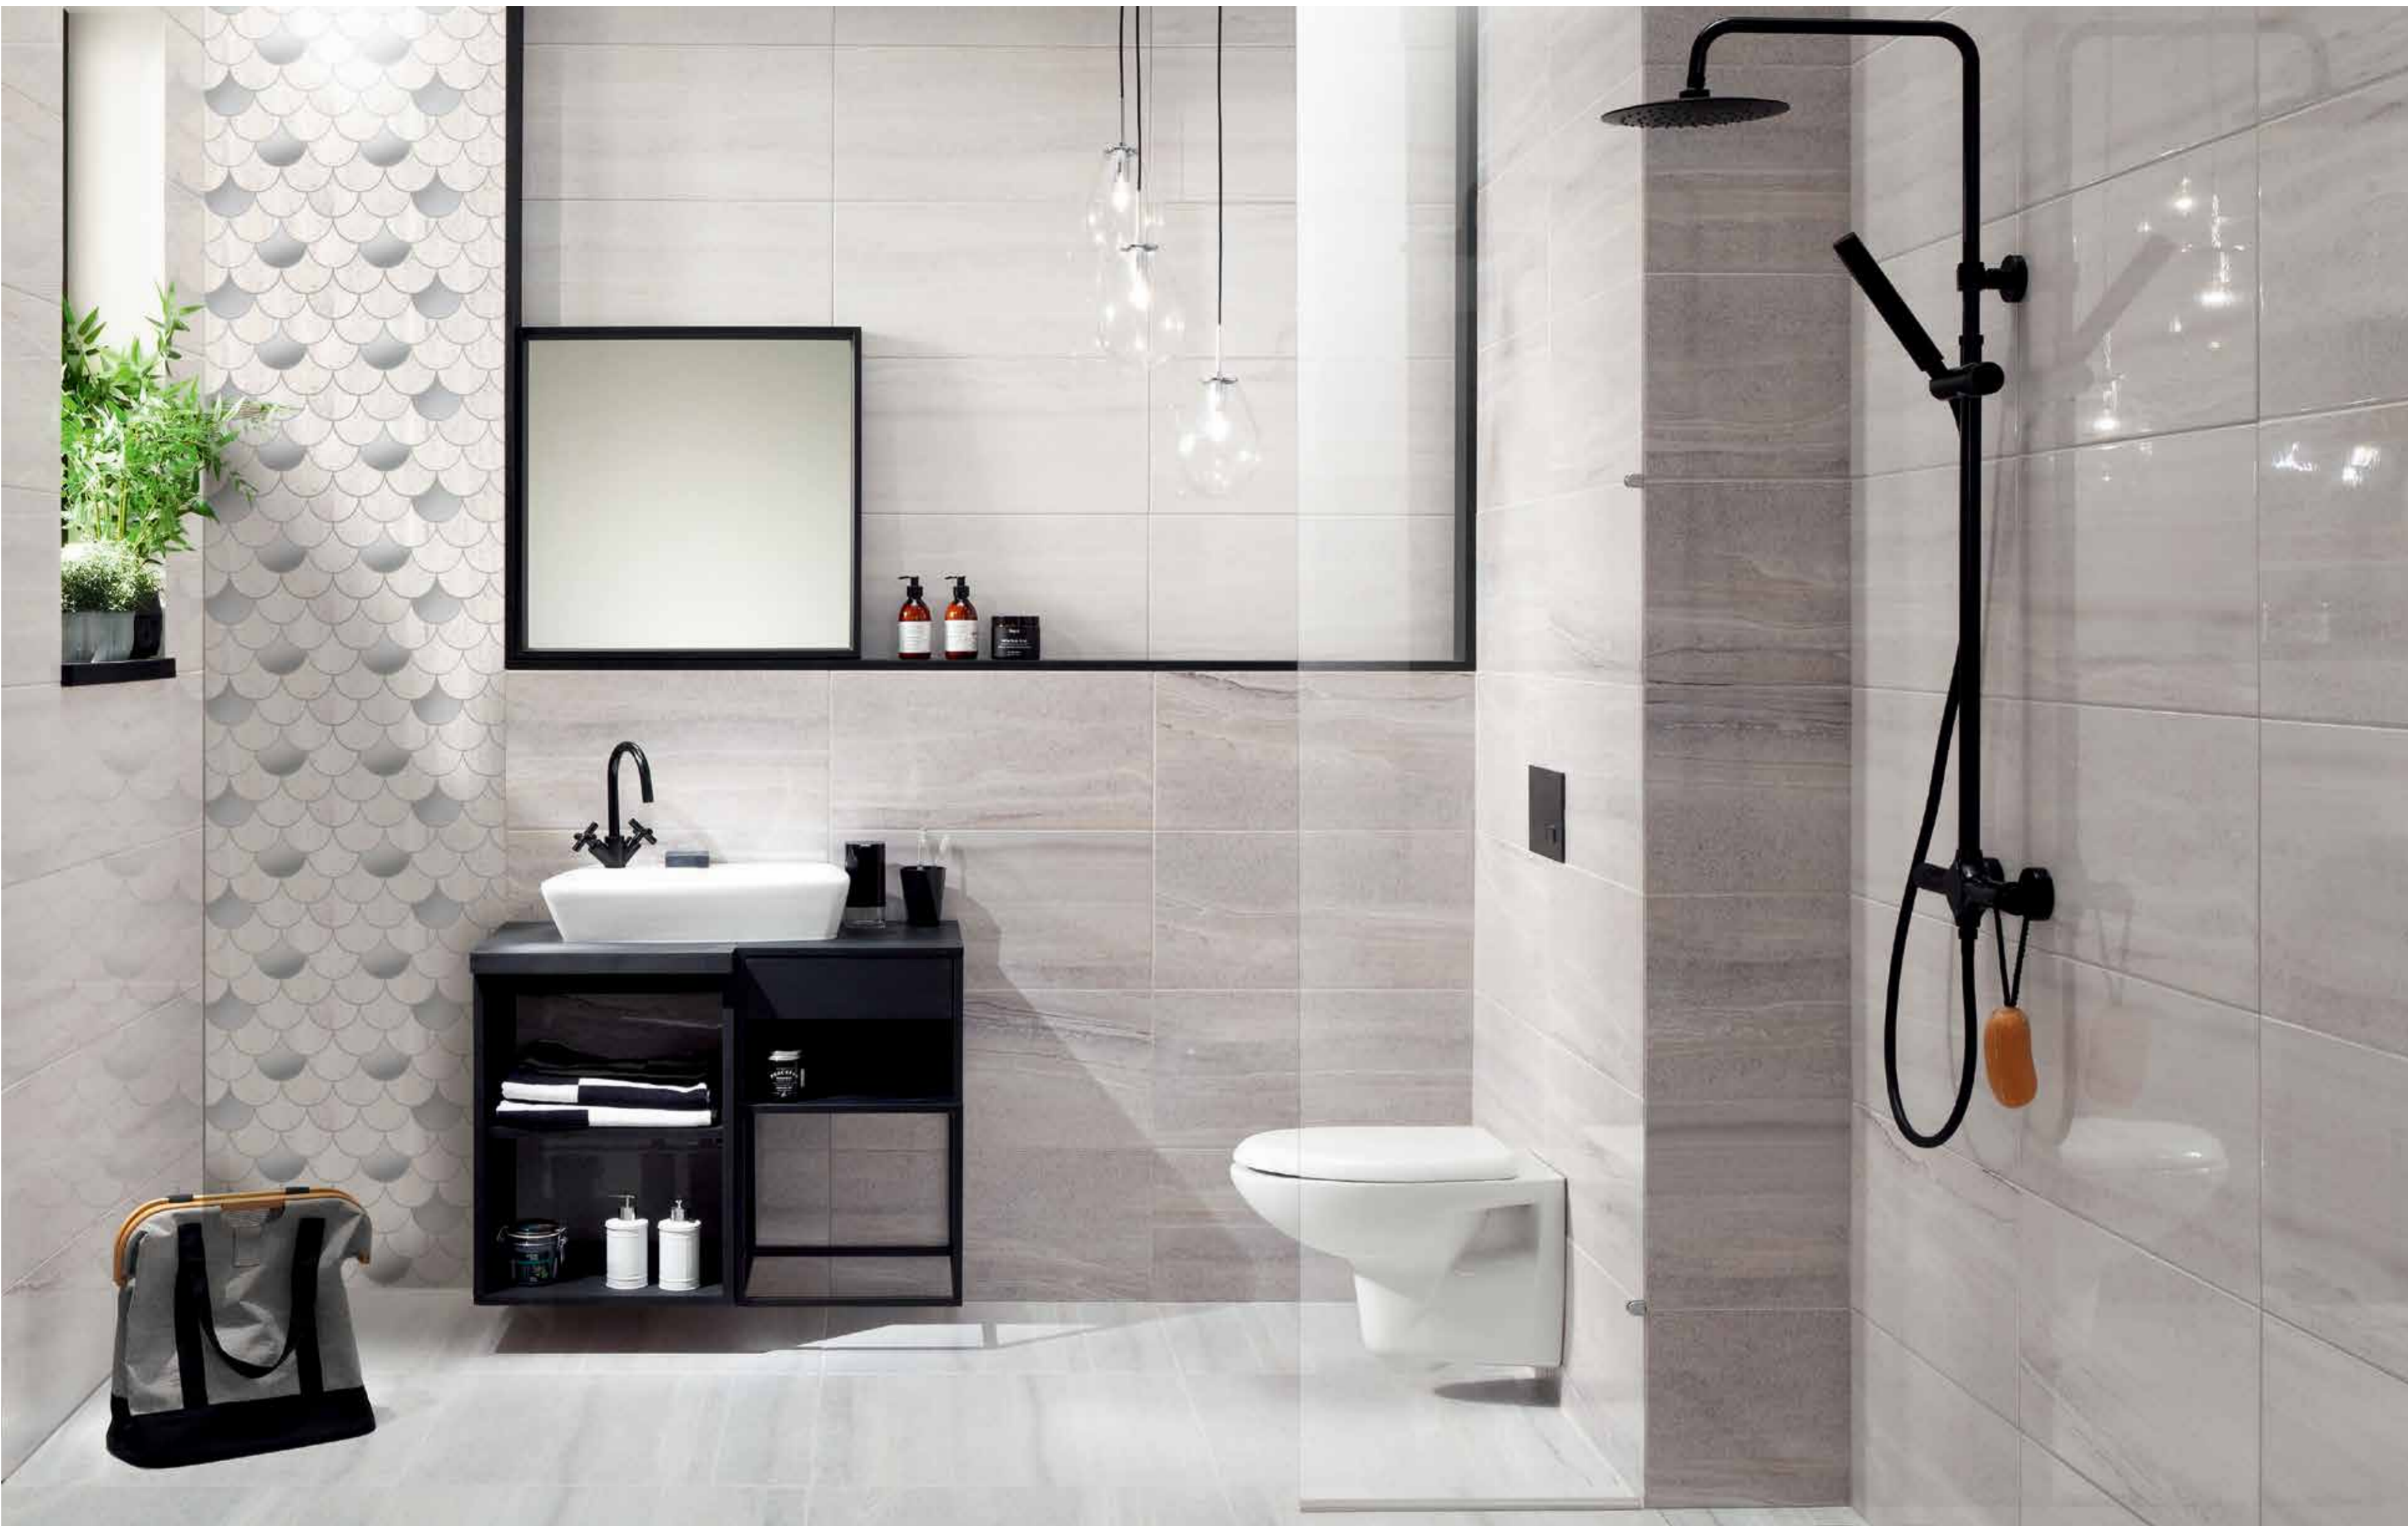

ARTEMON 78X40

ONTNW-MET.11
2X24 Mirror Silver Metal Listello
(Sold by the piece)