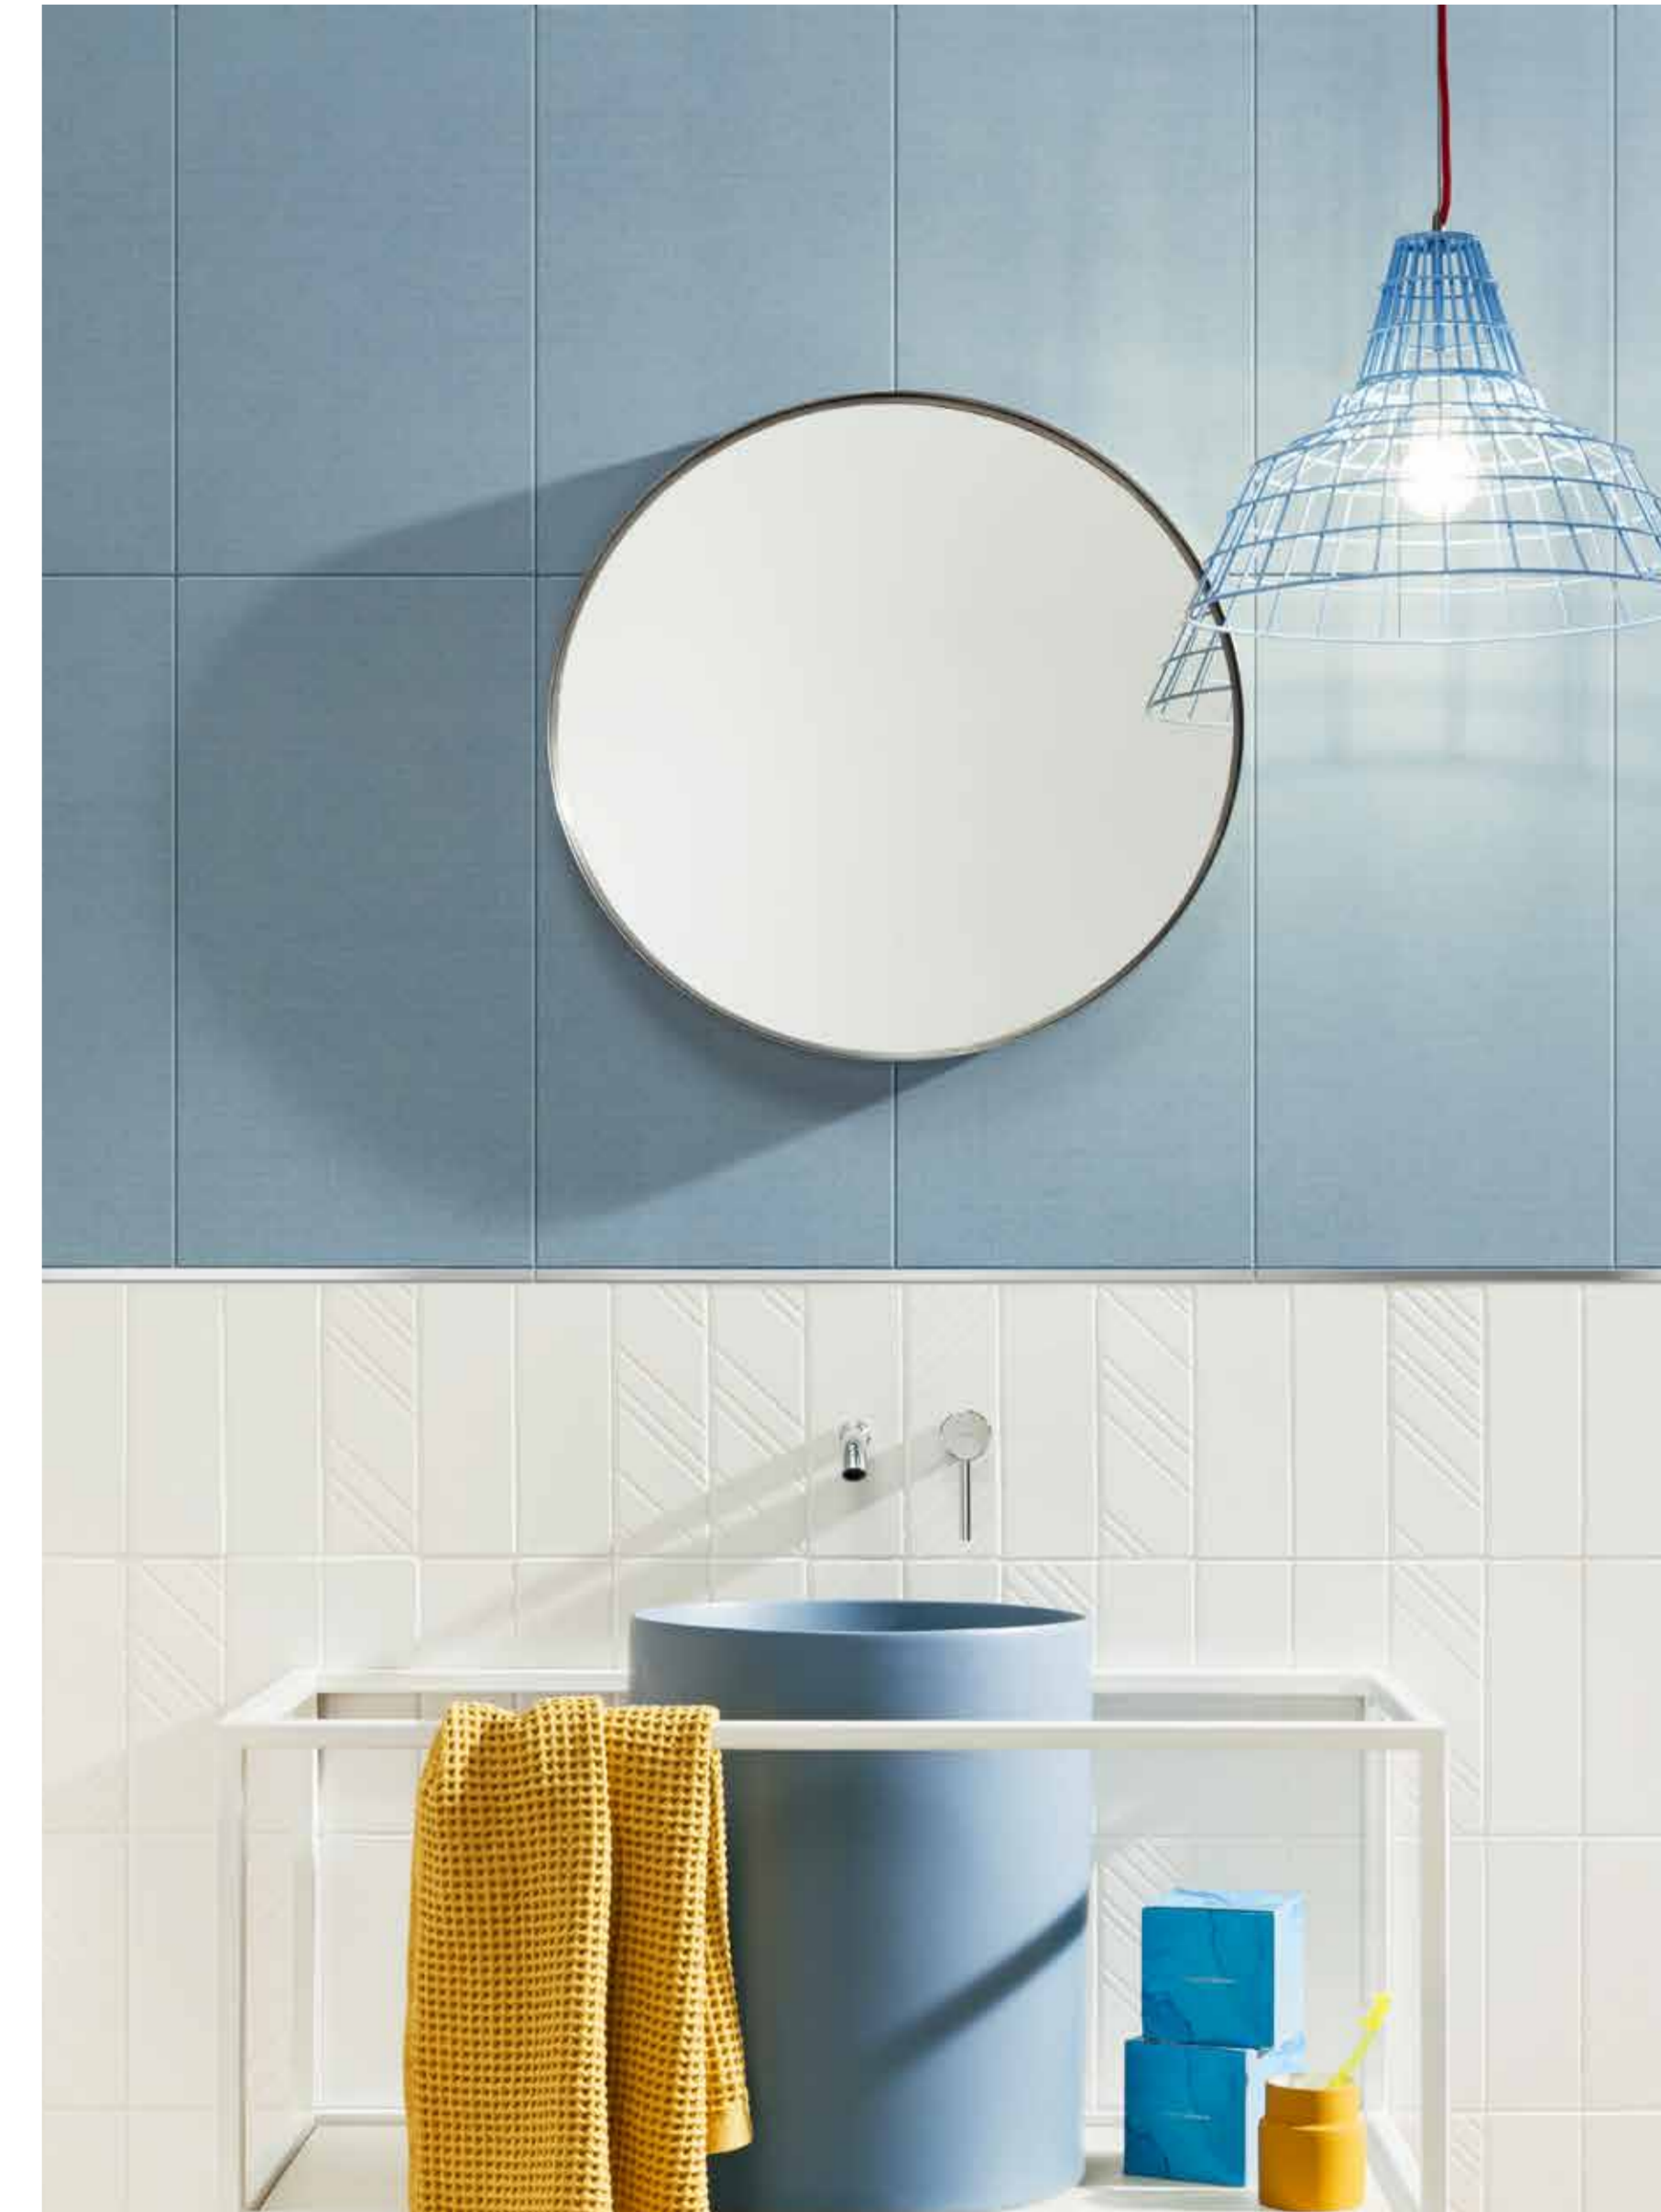

COLORI 78X40