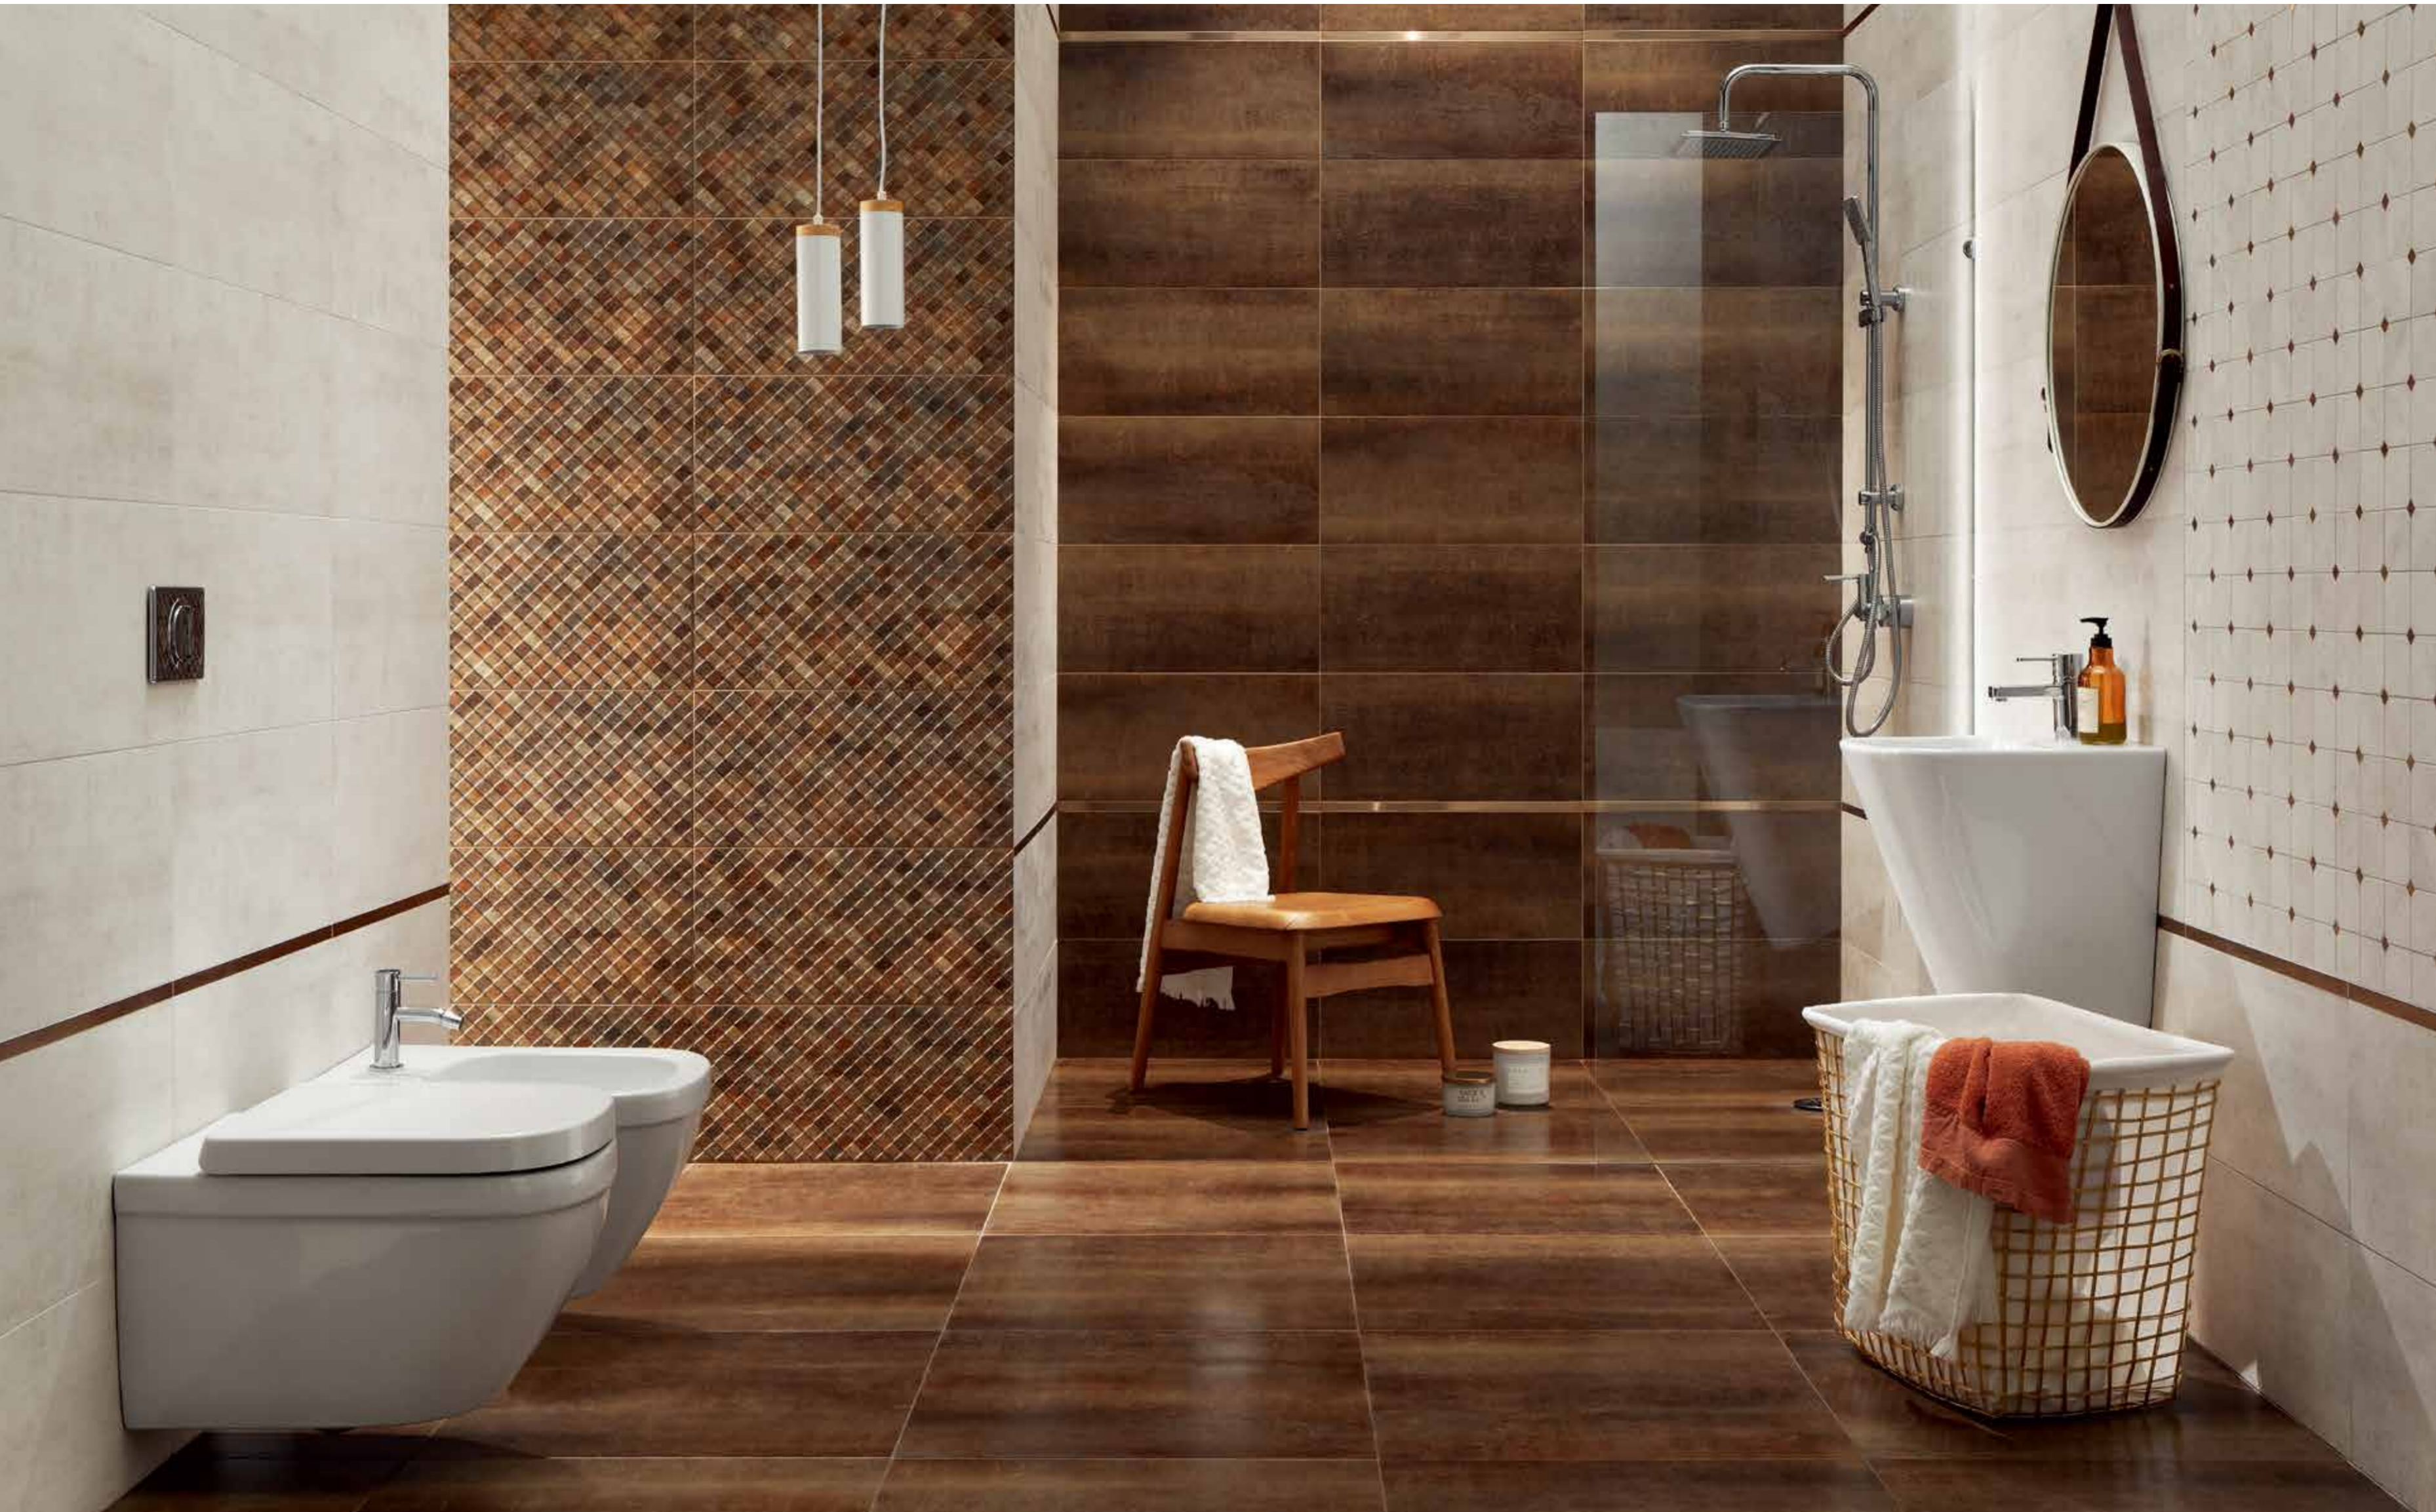

RAMINA 78X40

ONTNW-MET.18
1X24 Mirror Copper Metal Listello
(Sold by the piece)