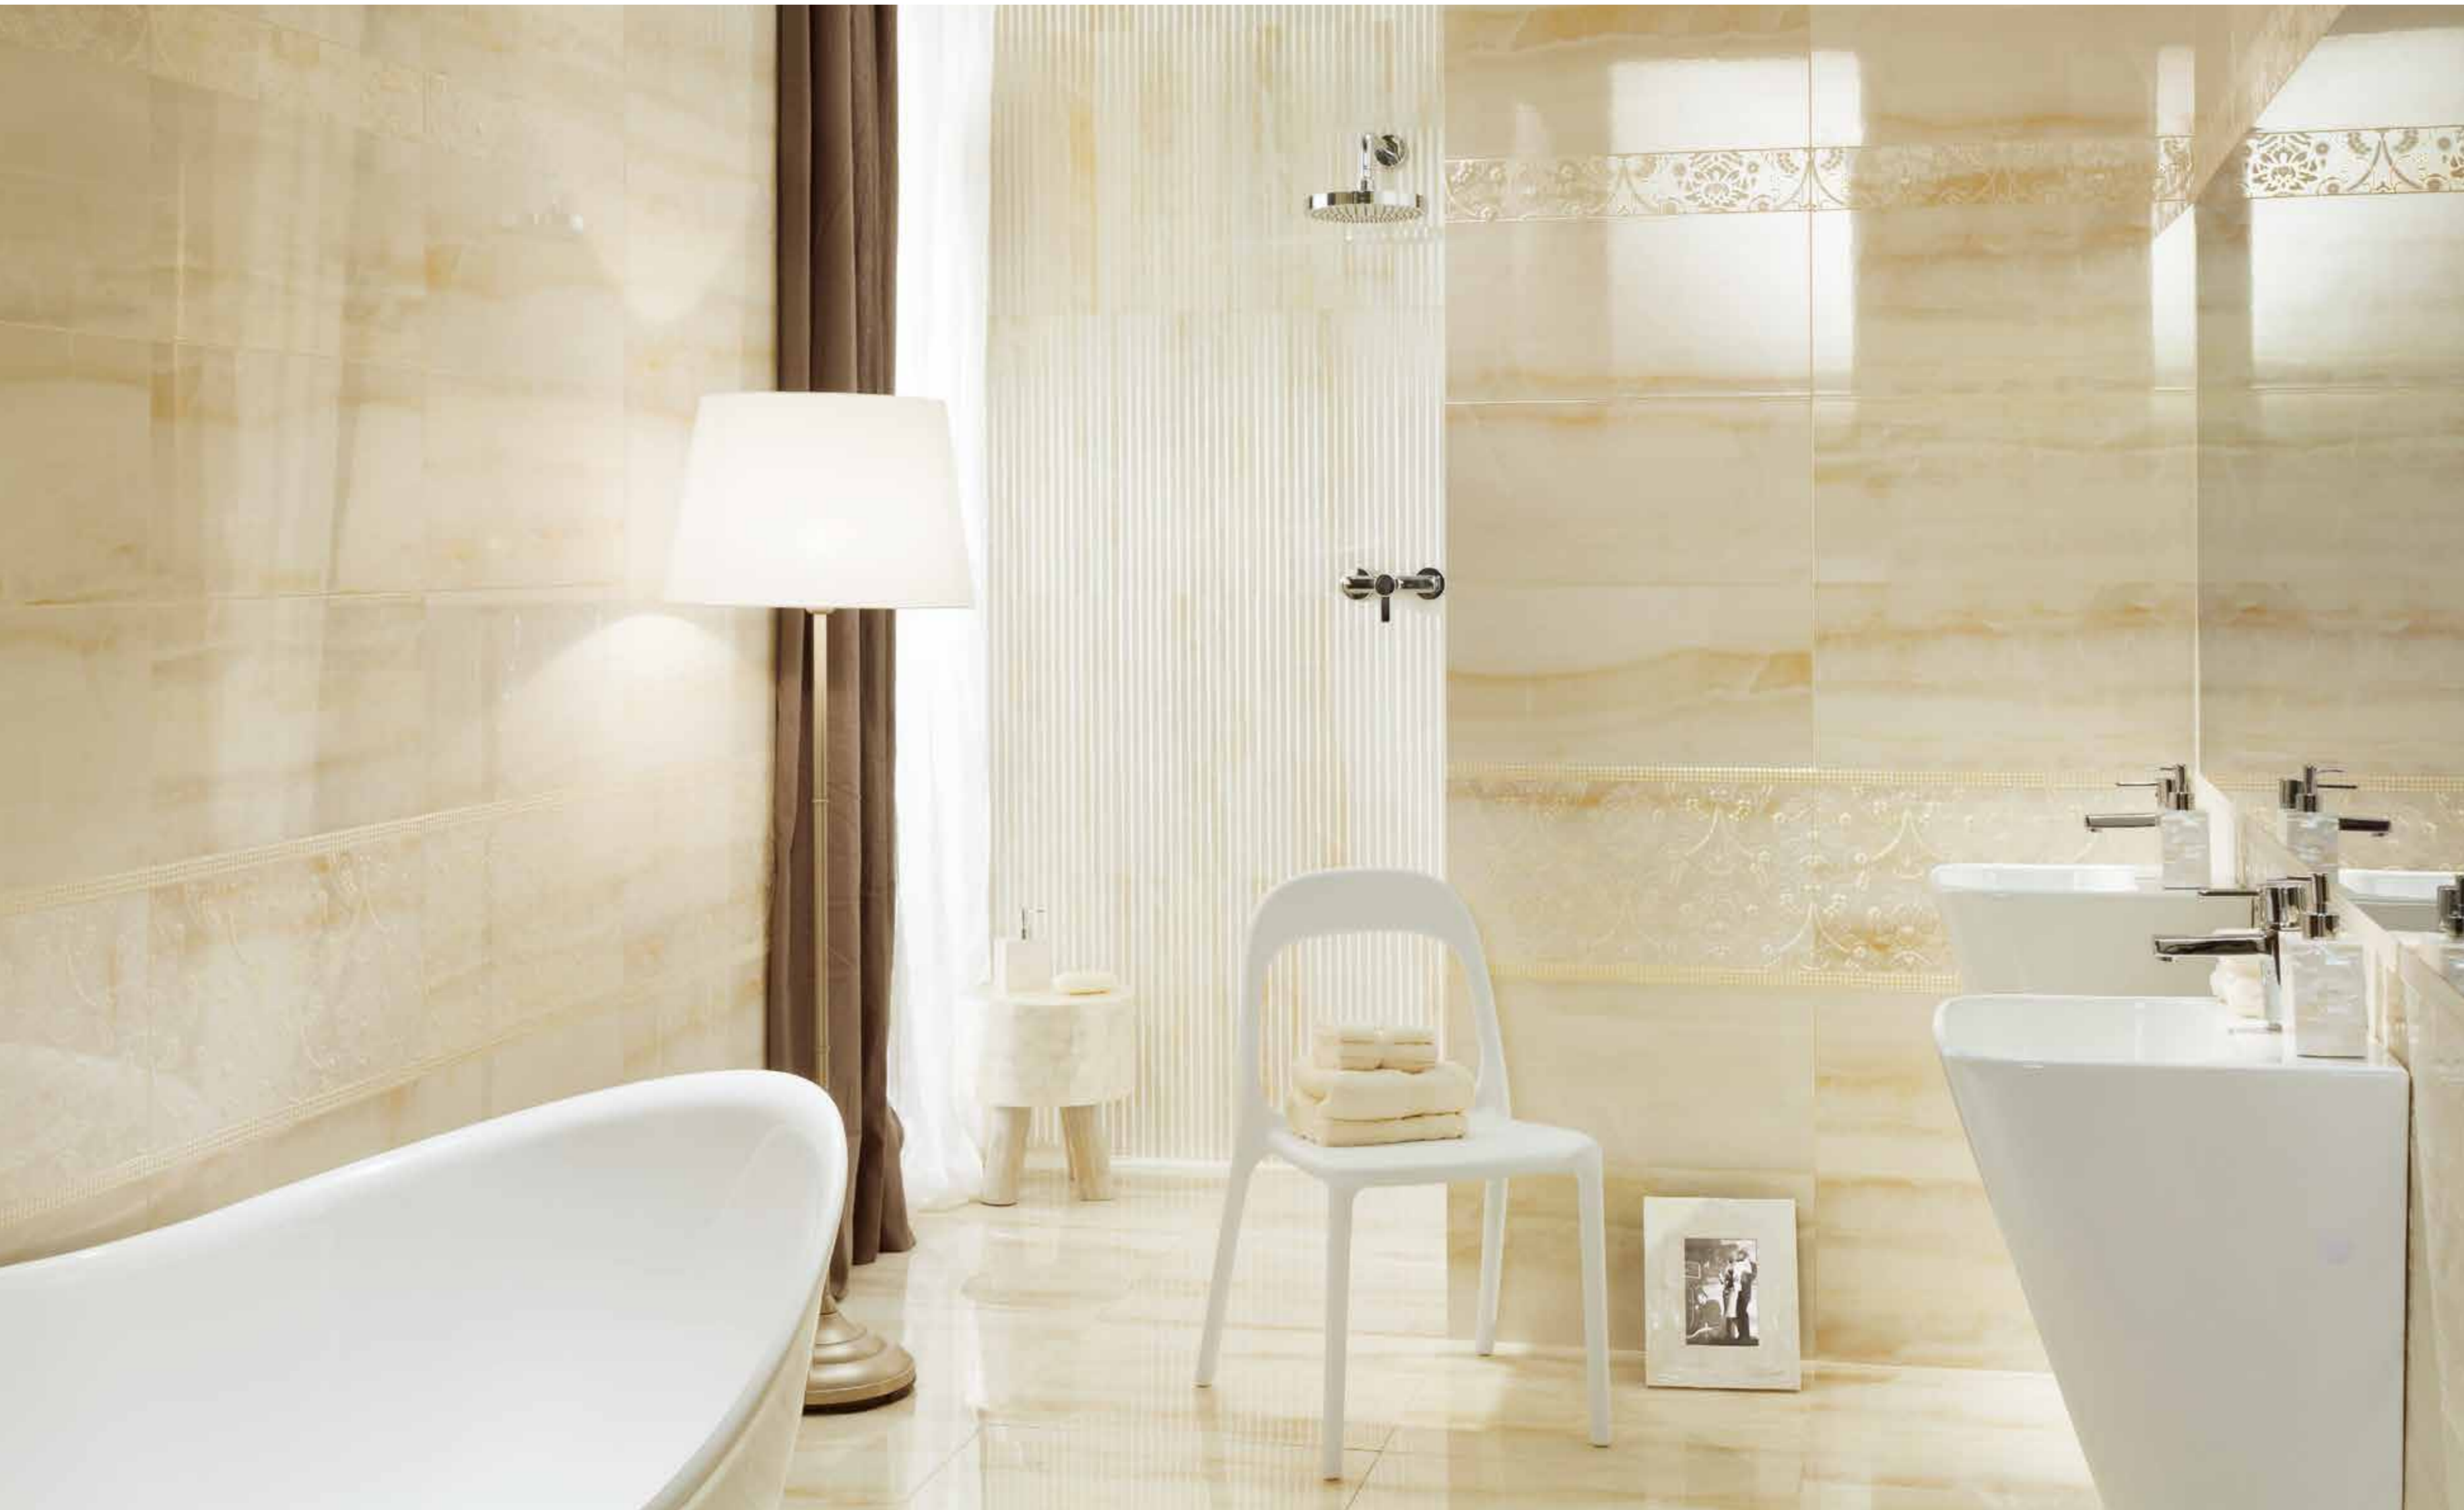

ONTNW-1127
12X24 Damasco Ceramic Wall Deco Tile
(Sold by the piece. 1 pc is app. 1.92 sf)

ONTNW-MET.25
1 1/2X24 Distressed Mirror Finish
Ceramic Listello (Sold by the piece)

ONTNW-1129
8X48 Matte Wood Look
Porcelain Wall & Floor Tile (5 pcs, 12.27 sf/bx)